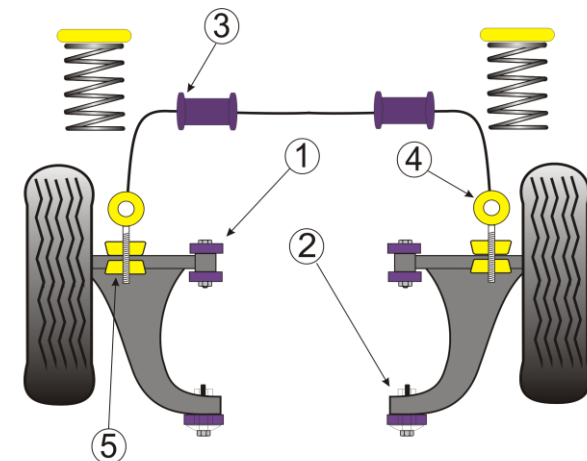

7	Rear Axle Carrier Outer Mounting		
	PFF57-220	2 per car	£27.45 ea

8	Rear Trailing Arm Inner Bush		
	PFF57-222	2 per car	£27.45 ea

KITS

NOTES

FRONT ROLL BAR SIZES ARE:
20, 21.5, 23mm
*944
* 924 AFTER 92CN4 02198
* TURBO AFTER AFTER 92CN1 00306
** Only 924 up to chassis Nr 92CN4 02197
and Turbo, GT up to 93CN1 00305
***924S & 944 Uses PFF57-307 (alloy
bracket houses bush bolts onto wishbone)

Prices shown are GB Pounds plus VAT
All parts are priced individually
and should be ordered in the quantity
listed as "per car"

PORSCHE

968

944 2 (1985-1991)

1	Front Wishbone Inner Bush (Front)		
	PFF57-101	2 per car	£29.65 ea