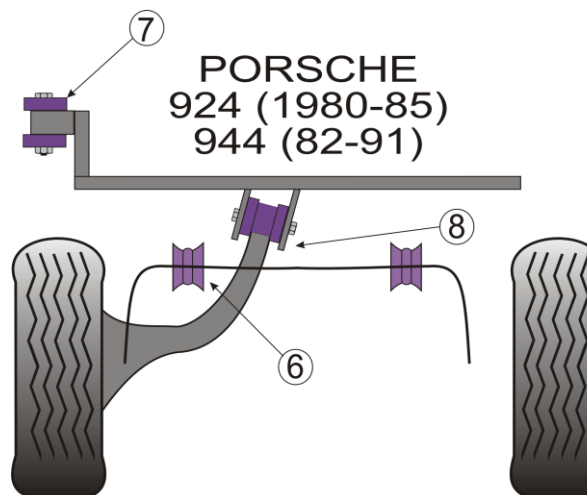

PORSCHE

924 and S all years
944 (1982 to 1985)

1	Front Wishbone Inner Bush (Front)		
	PFF85-211	2 per car	£17.55 ea

2	Front Wishbone Inner Bush (Rear)		
	PFF85-213	2 per car	£17.55 ea

3	Front Anti Roll Bar Mounting Inner		
	PFF57-305-21**	2 per car	£12.95 ea
	PFF57-305-23**	2 per car	£12.95 ea
	PFF57-306-20*	2 per car	£12.95 ea
	PFF57-306-21.5*	2 per car	£12.95 ea
PFF57-306-23*	2 per car	£12.95 ea	

4	Front Anti Roll Bar Mounting Outer		
	PFF57-306-20**	2 per car	£10.95 ea
	PFF57-307***	2 per car	£15.35 ea

5	Front Anti Roll Bar Outer link bar **		
	PFF66-405	2 per car	£10.95 ea

6	Rear Anti Roll Bar Bush		
	PF57-209-14	2 per car	£14.25 ea
	PF57-209-16	2 per car	£14.25 ea
	PF57-209-20	2 per car	£14.25 ea

7	Rear Axle Carrier Outer Mounting		
	PFF57-220	2 per car	£27.45 ea

8	Rear Trailing Arm Inner Bush		
	PFF57-222	2 per car	£27.45 ea

KITS

NOTES

FRONT ROLL BAR SIZES ARE:
20, 21.5, 23mm
*944
* 924 AFTER 92CN4 02198
* TURBO AFTER AFTER 92CN1 00306
** Only 924 up to chassis Nr 92CN4 02197
and Turbo, GT up to 93CN1 00305
***924S & 944 Uses PFF57-307 (alloy
bracket houses bush bolts onto wishbone)

Prices shown are GB Pounds plus VAT
All parts are priced individually
and should be ordered in the quantity
listed as "per car"