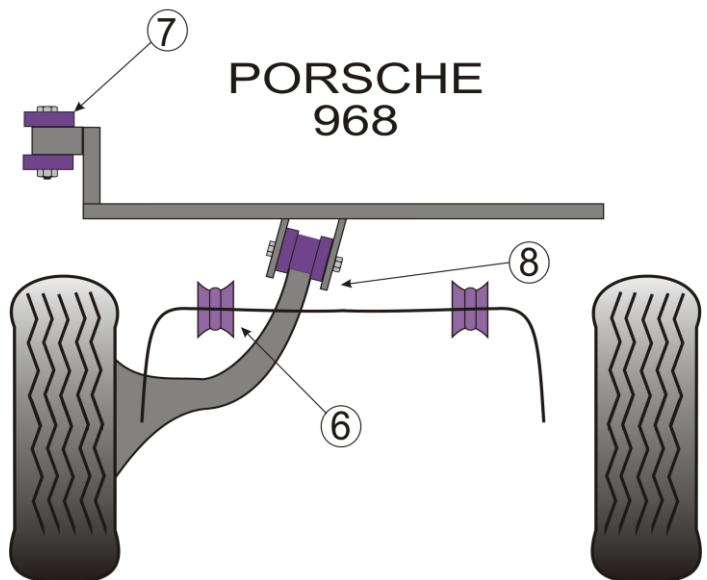

PORSCHE

968

944 2 (1985-1991)

1	Front Wishbone Inner Bush (Front)		
	PFF57-101	2 per car	£29.65 ea

2	Front Wishbone Inner Bush (Rear)		
	PFF57-203	2 per car	£25.25 ea
	PFF85-213	2 per car	£17.55 ea

3	Front Anti Roll Bar Mounting		
	PFF57-204-25.5	2 per car	£14.25 ea
	PFF57-204-26.8	2 per car	£14.25 ea
	PFF57-204-30	2 per car	£14.25 ea

4	Front Anti Roll bar Eye Bolt Bush		
	PFF57-205	2 per car	£10.95 ea
	PFF57-206	2 per car	£10.95 ea

5	Front Anti Roll bar Eye Bolt Mount		
	PFF57-210	2 per car	£7.65 ea

6	Rear Anti Roll Bar Bush		
	PFR57-209-16	2 per car	£14.25 ea
	PFR57-209-18	2 per car	£14.25 ea
	PFR57-209-19	2 per car	£14.25 ea

7	Rear Axle Carrier Outer Mounting		
	PFR57-220	2 per car	£27.45 ea

8	Rear Trailing Arm Inner Bush		
	PFR57-222	2 per car	£27.45 ea

Prices shown are GB Pounds plus VAT
All parts are priced individually
and should be ordered in the quantity
listed as "per car"

KITS	

NOTES	FRONT ANTI ROLL BAR SIZES ARE 25.5, 26.8 & 30mm
	2. Check rear mounting bracket. PFF57-203 is a round bush, PFF85-213 has a flat on one side.
	REAR ANTI ROLL BAR SIZES ARE 16, 18, 19mm
	ORDER FRONT OR REAR ROLL BAR WITH THE CORRECT SIZED SUFFIX
	PF57-209 - is also used on the front of the 911
	PFF57-205 is for M030 anti roll bars only For all other roll bars us PFF57-206