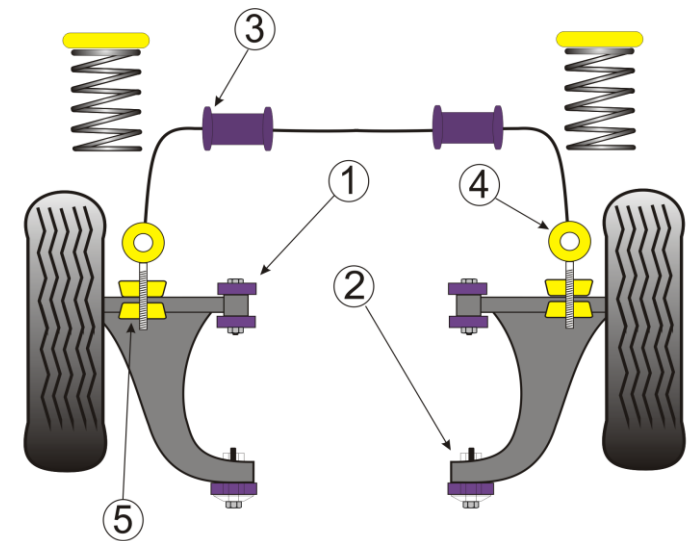

PORSCHE

968

944 2 (1985-1991)

1	Front Wishbone Inner Bush (Front)		
	PFF57-101	2 per car	£29.65 ea

2	Front Wishbone Inner Bush (Rear)		
	PFF57-203	2 per car	£25.25 ea
	PFF85-213	2 per car	£17.55 ea

3	Front Anti Roll Bar Mounting		
	PFF57-204-25.5	2 per car	£14.25 ea
	PFF57-204-26.8	2 per car	£14.25 ea
	PFF57-204-30	2 per car	£14.25 ea

4	Front Anti Roll bar Eye Bolt Bush		
	PFF57-205	2 per car	£10.95 ea
	PFF57-206	2 per car	£10.95 ea

5	Front Anti Roll bar Eye Bolt Mount		
	PFF57-210	2 per car	£7.65 ea

6	Rear Anti Roll Bar Bush		
	PFR57-209-16	2 per car	£14.25 ea
	PFR57-209-18	2 per car	£14.25 ea
	PFR57-209-19	2 per car	£14.25 ea

7	Rear Axle Carrier Outer Mounting		
	PFR57-220	2 per car	£27.45 ea

8	Rear Trailing Arm Inner Bush		
	PFR57-222	2 per car	£27.45 ea

Prices shown are GB Pounds plus VAT
All parts are priced individually
and should be ordered in the quantity
listed as "per car"

KITS	

NOTES	FRONT ANTI ROLL BAR SIZES ARE 25.5, 26.8 & 30mm
	2. Check rear mounting bracket. PFF57-203 is a round bush, PFF85-213 has a flat on one side.
	REAR ANTI ROLL BAR SIZES ARE 16, 18, 19mm
	ORDER FRONT OR REAR ROLL BAR WITH THE CORRECT SIZED SUFFIX
	PF57-209 - is also used on the front of the 911
	PFF57-205 is for M030 anti roll bars only For all other roll bars us PFF57-206