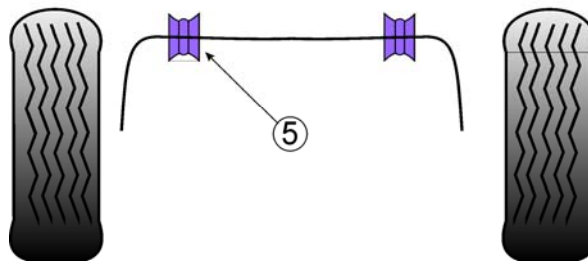

Full Kit Inc 1,2,3,5 £166.83

NOTES

PLEASE CHECK DIAMETER AND SHAPE OF ANTI ROLL BAR BUSHES BEFORE ORDERING

* CHECK MODEL YEAR FOR REAR

PF57-209 IS PRE 1991

PF57-306 IS 1991 ON

PLEASE SEE PICTURES FOR MORE DETAILED INFORMATION

**PFF57-601-23 IS USED FOR 993 RS MODELS ONLY

PORSCHE 911 - 3.6 - 964 - 993

PORSCHE

911 (996)

1	*Front Anti Roll Bar Bush		
	PFF57-601-19	2 per car	£14.25 ea
	PFF57-601-27	2 per car	£14.25 ea

2	Track Control Arm Outer Bush		
	PFF57-502	4 per car	£24.15 ea