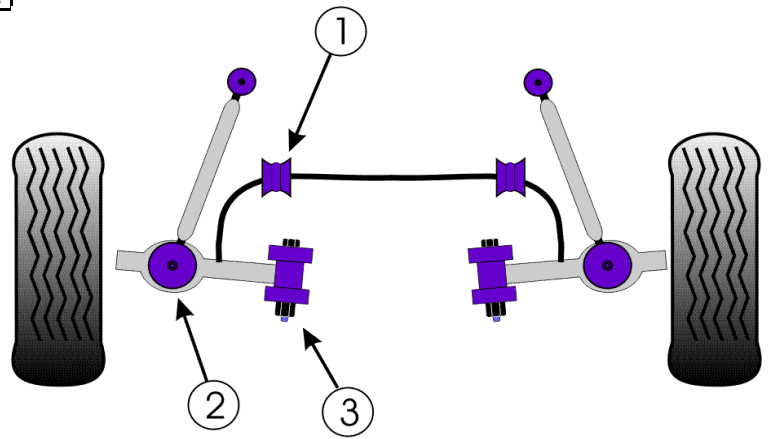

PORSCHE

BOXSTER (1997-2004)

1	Front Anti Roll Bar Bush		
	PFF57-501	2 per car/23.5mm	£14.25 ea

2	Track Control Arm Outer Bush		
	PF57-502	4 per car	£24.15 ea

3	Track Control Arm Inner Bush		
	PF57-503	4 per car	£20.85 ea

7	Rear Link Arm Inner Bush		
	PFR57-507	2 per car	£18.65 ea

10	Rear Anti Roll Bar Bush		
	PFR57-510	2 per car /19mm	£14.25 ea
	PFR57-510	2 per car /20mm	£14.25 ea

KITS	

NOTES	Check rollbar sizes before ordering

Prices shown are GB Pounds plus VAT
All parts are priced individually
and should be ordered in the quantity
listed as "per car"

Porsche
Boxster