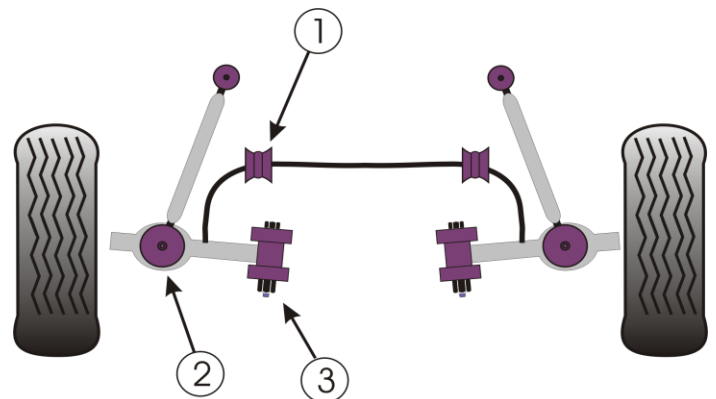

3	Track Control Arm Inner Bush		
	PFF57-503	4 per car	£20.85 ea

7	Rear Lower Link Arm Inner Bush		
	PFR57-507	2 per car	£18.65 ea

8	Rear Upper Link Arm Outer Bush		
	PFR57-508	4 per car	£20.85 ea

9	Rear Upper Link Arm Inner Bush		
	PFR57-509	4 per car	£20.85 ea

NOTES

*Check rollbar sizes before ordering
GT3 uses 27mm Anti Roll Bar Bush

Prices shown are GB Pounds plus VAT

All parts are priced individually
and should be ordered in the quantity
listed as "per car"

Porsche
996

UPPER

LOWER

PORSCHE

BOXSTER (1997-2004)

1	Front Anti Roll Bar Bush		
	PFF57-501	2 per car/23.5mm	£14.25 ea

2	Track Control Arm Outer Bush		
	PF57-502	4 per car	£24.15 ea

3	Track Control Arm Inner Bush		
	PF57-503	4 per car	£20.85 ea