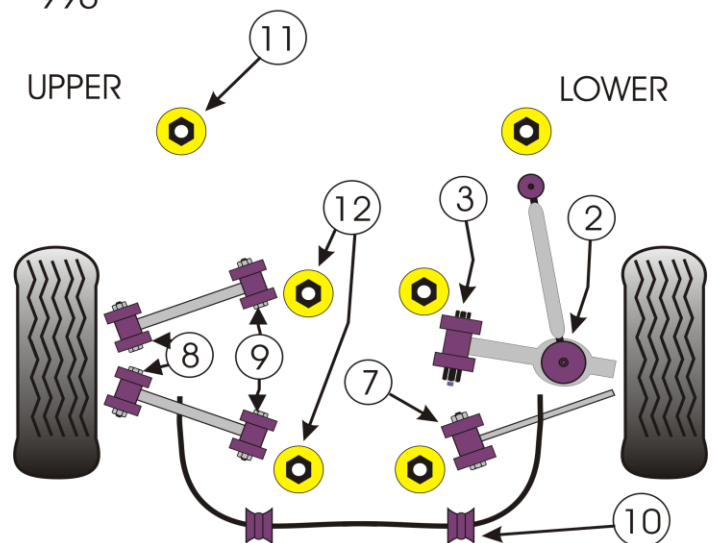

NOTES

*Check rollbar sizes before ordering
GT3 uses 27mm Anti Roll Bar Bush

Prices shown are GB Pounds plus VAT

All parts are priced individually
and should be ordered in the quantity
listed as "per car"

Porsche
996

UPPER

LOWER

PORSCHE

BOXSTER (1997-2004)

1	Front Anti Roll Bar Bush		
	PFF57-501	2 per car/23.5mm	£14.25 ea

2	Track Control Arm Outer Bush		
	PF57-502	4 per car	£24.15 ea

3	Track Control Arm Inner Bush		
	PF57-503	4 per car	£20.85 ea