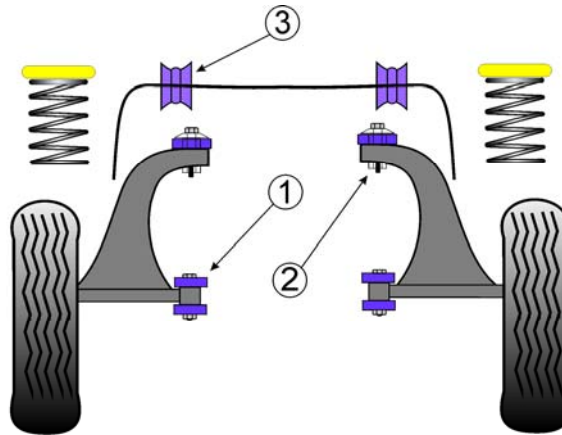

Full Kit Inc 1,2,3,5 £166.83

NOTES

PLEASE CHECK DIAMETER AND SHAPE OF ANTI ROLL BAR BUSHES BEFORE ORDERING

* CHECK MODEL YEAR FOR REAR

PF57-209 IS PRE 1991

PF57-306 IS 1991 ON

PLEASE SEE PICTURES FOR MORE DETAILED INFORMATION

**PFF57-601-23 IS USED FOR 993 RS MODELS ONLY

PORSCHE 911 - 3.6 - 964 - 993

PORSCHE

911 (996)

1	*Front Anti Roll Bar Bush		
	PFF57-601-19	2 per car	£14.25 ea
	PFF57-601-27	2 per car	£14.25 ea

2	Track Control Arm Outer Bush		
	PFF57-502	4 per car	£24.15 ea